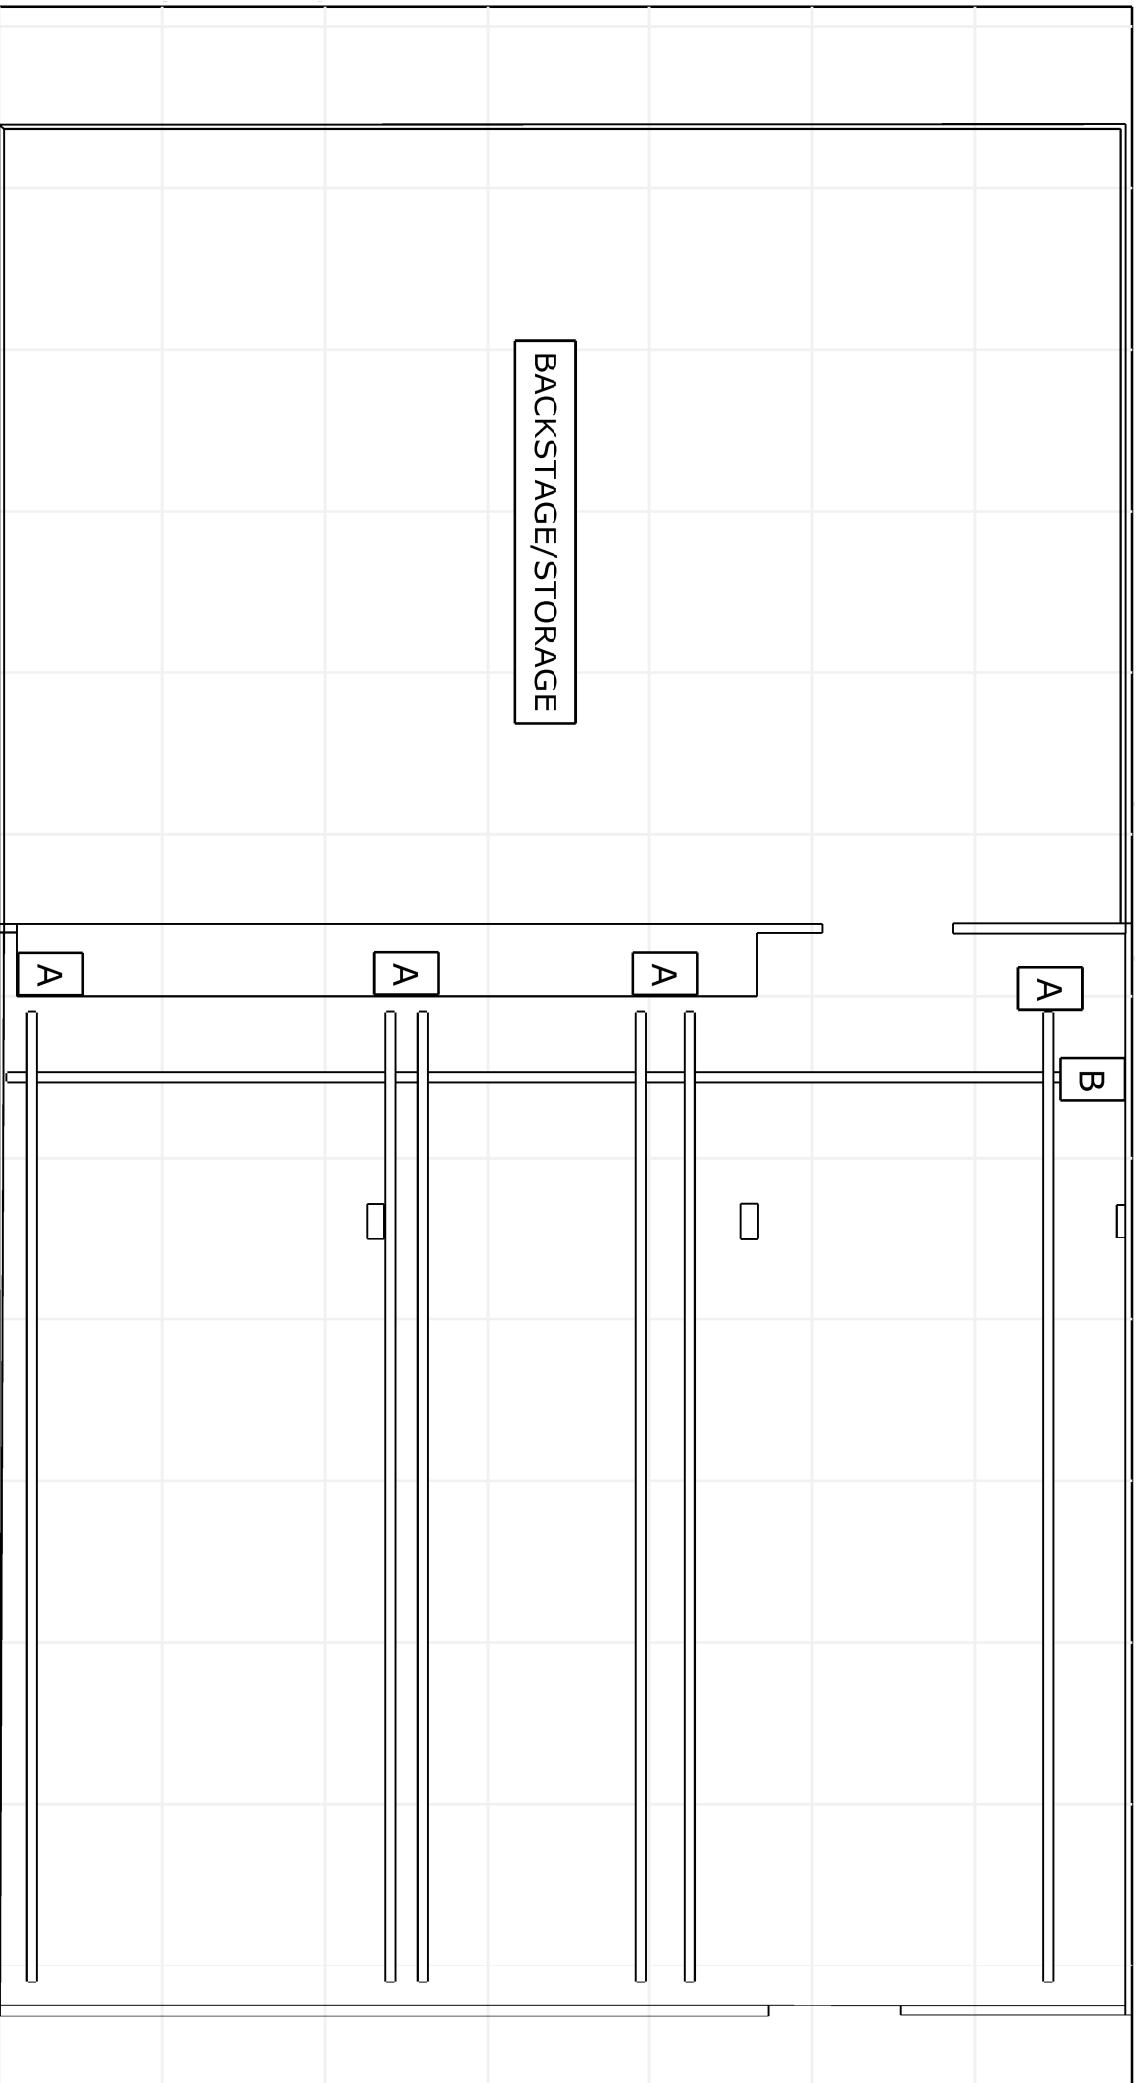

Zoznam priestorov / Spaces

Hlavný vchod / Main entrance

Stage: (43,7 m2)

Symbol key

□ PILLAR 210X100mm

Fixed pipes:
 A h: 2.5m
 B h: 2.4m

SCALE: 1:46

Client	Hidepark	Project date	15-02-2019	Project name	hidepark-C2S
Contract	Nitra	Contract		Contract name	
Drawing name		Drawing version		Drawing name	

Symbol key

□ PILLAR 210x100mm

Fixed pipes:
A h: 2.5m
B h: 2.4m

PROJECT
Hidepark
PROJECT DATE
15-02-2019

DESIGNER
Nitra
DRAWING NUMBER
02/19/01

PROJECT NAME
hidepark_C2S

DESIGNED BY
SCALE: 1:46

HIDEPARK Stage - Nitra
Update 2019