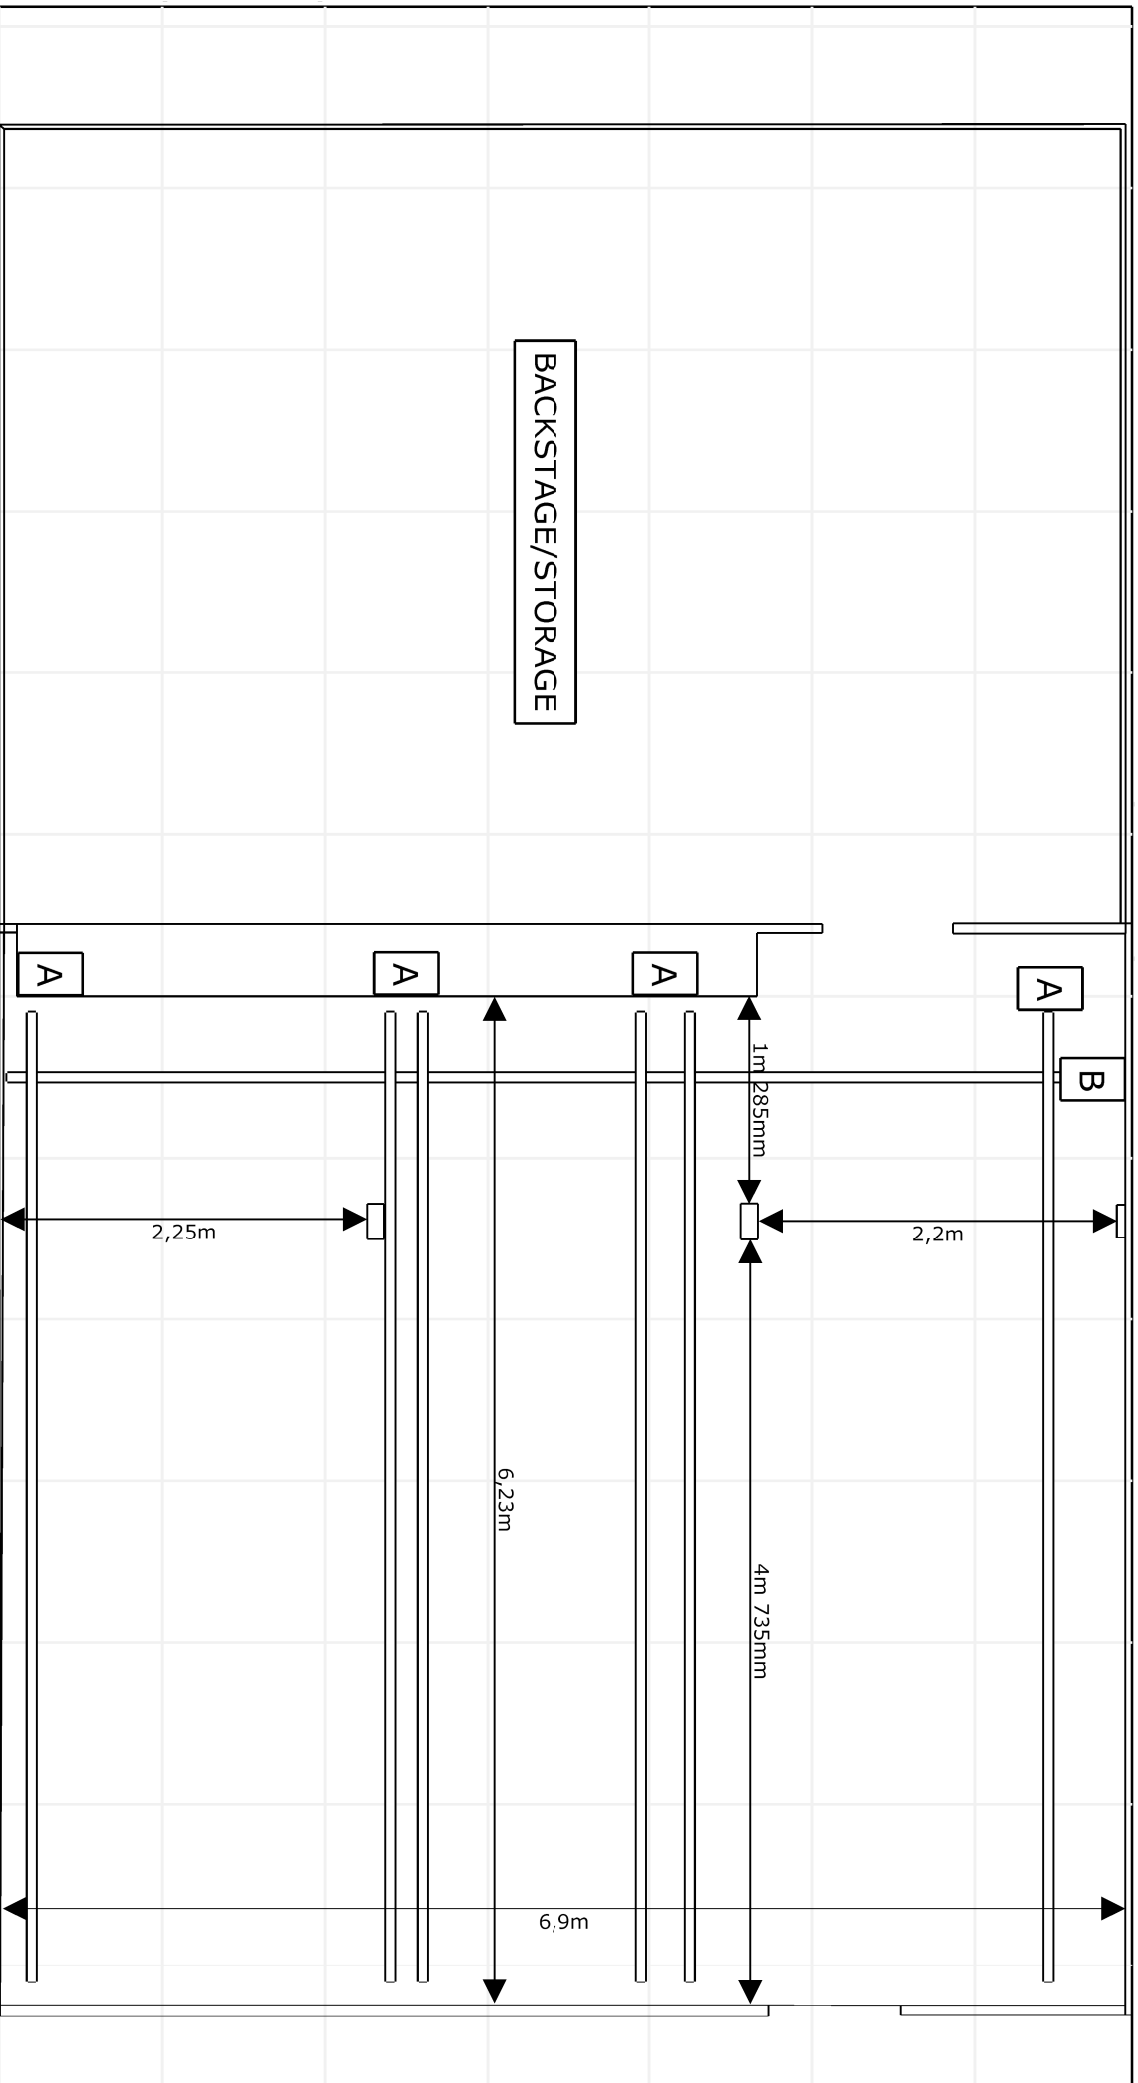

Zoznam priestorov / Spaces

Hlavný vchod / Main entrance

Stage: (43,7 m2)

Symbol key

□ PILLAR 210X100mm

Fixed pipes:
 A h: 2.5m
 B h: 2.4m

SCALE: 1:46

Client	Hidepark	Project date	15-02-2019	Project name	hidepark-C2S
Contract	Nitra	Contract		Contract name	
Drawing name		Drawing version		Drawing name	

Symbol key

□ PILLAR 210x100mm

Fixed pipes:
A h: 2.5m
B h: 2.4m

PROJECT
Hidepark
PROJECT DATE
15-02-2019

DESIGNER
Nitra
DRAWING NUMBER
02/19/01

PROJECT NAME
hidepark_C2S

DESIGNED BY
SCALE: 1:46

HIDEPARK Stage - Nitra
Update 2019